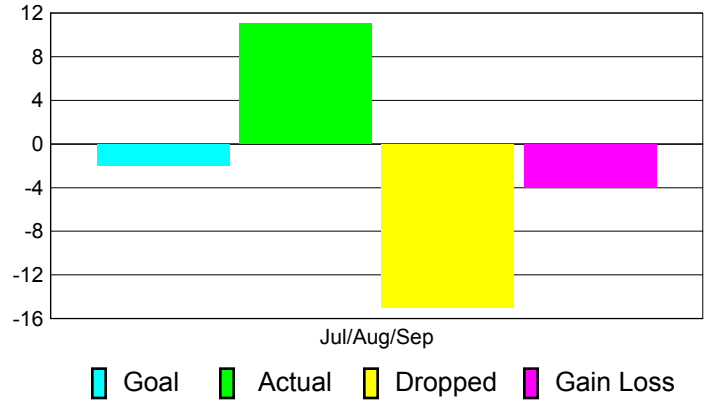

Membership Results 2012-2013

Goal, New, Dropped, Gain/Loss

Comparison of Membership Gain/Loss

Current Year Compared to the Previous Year